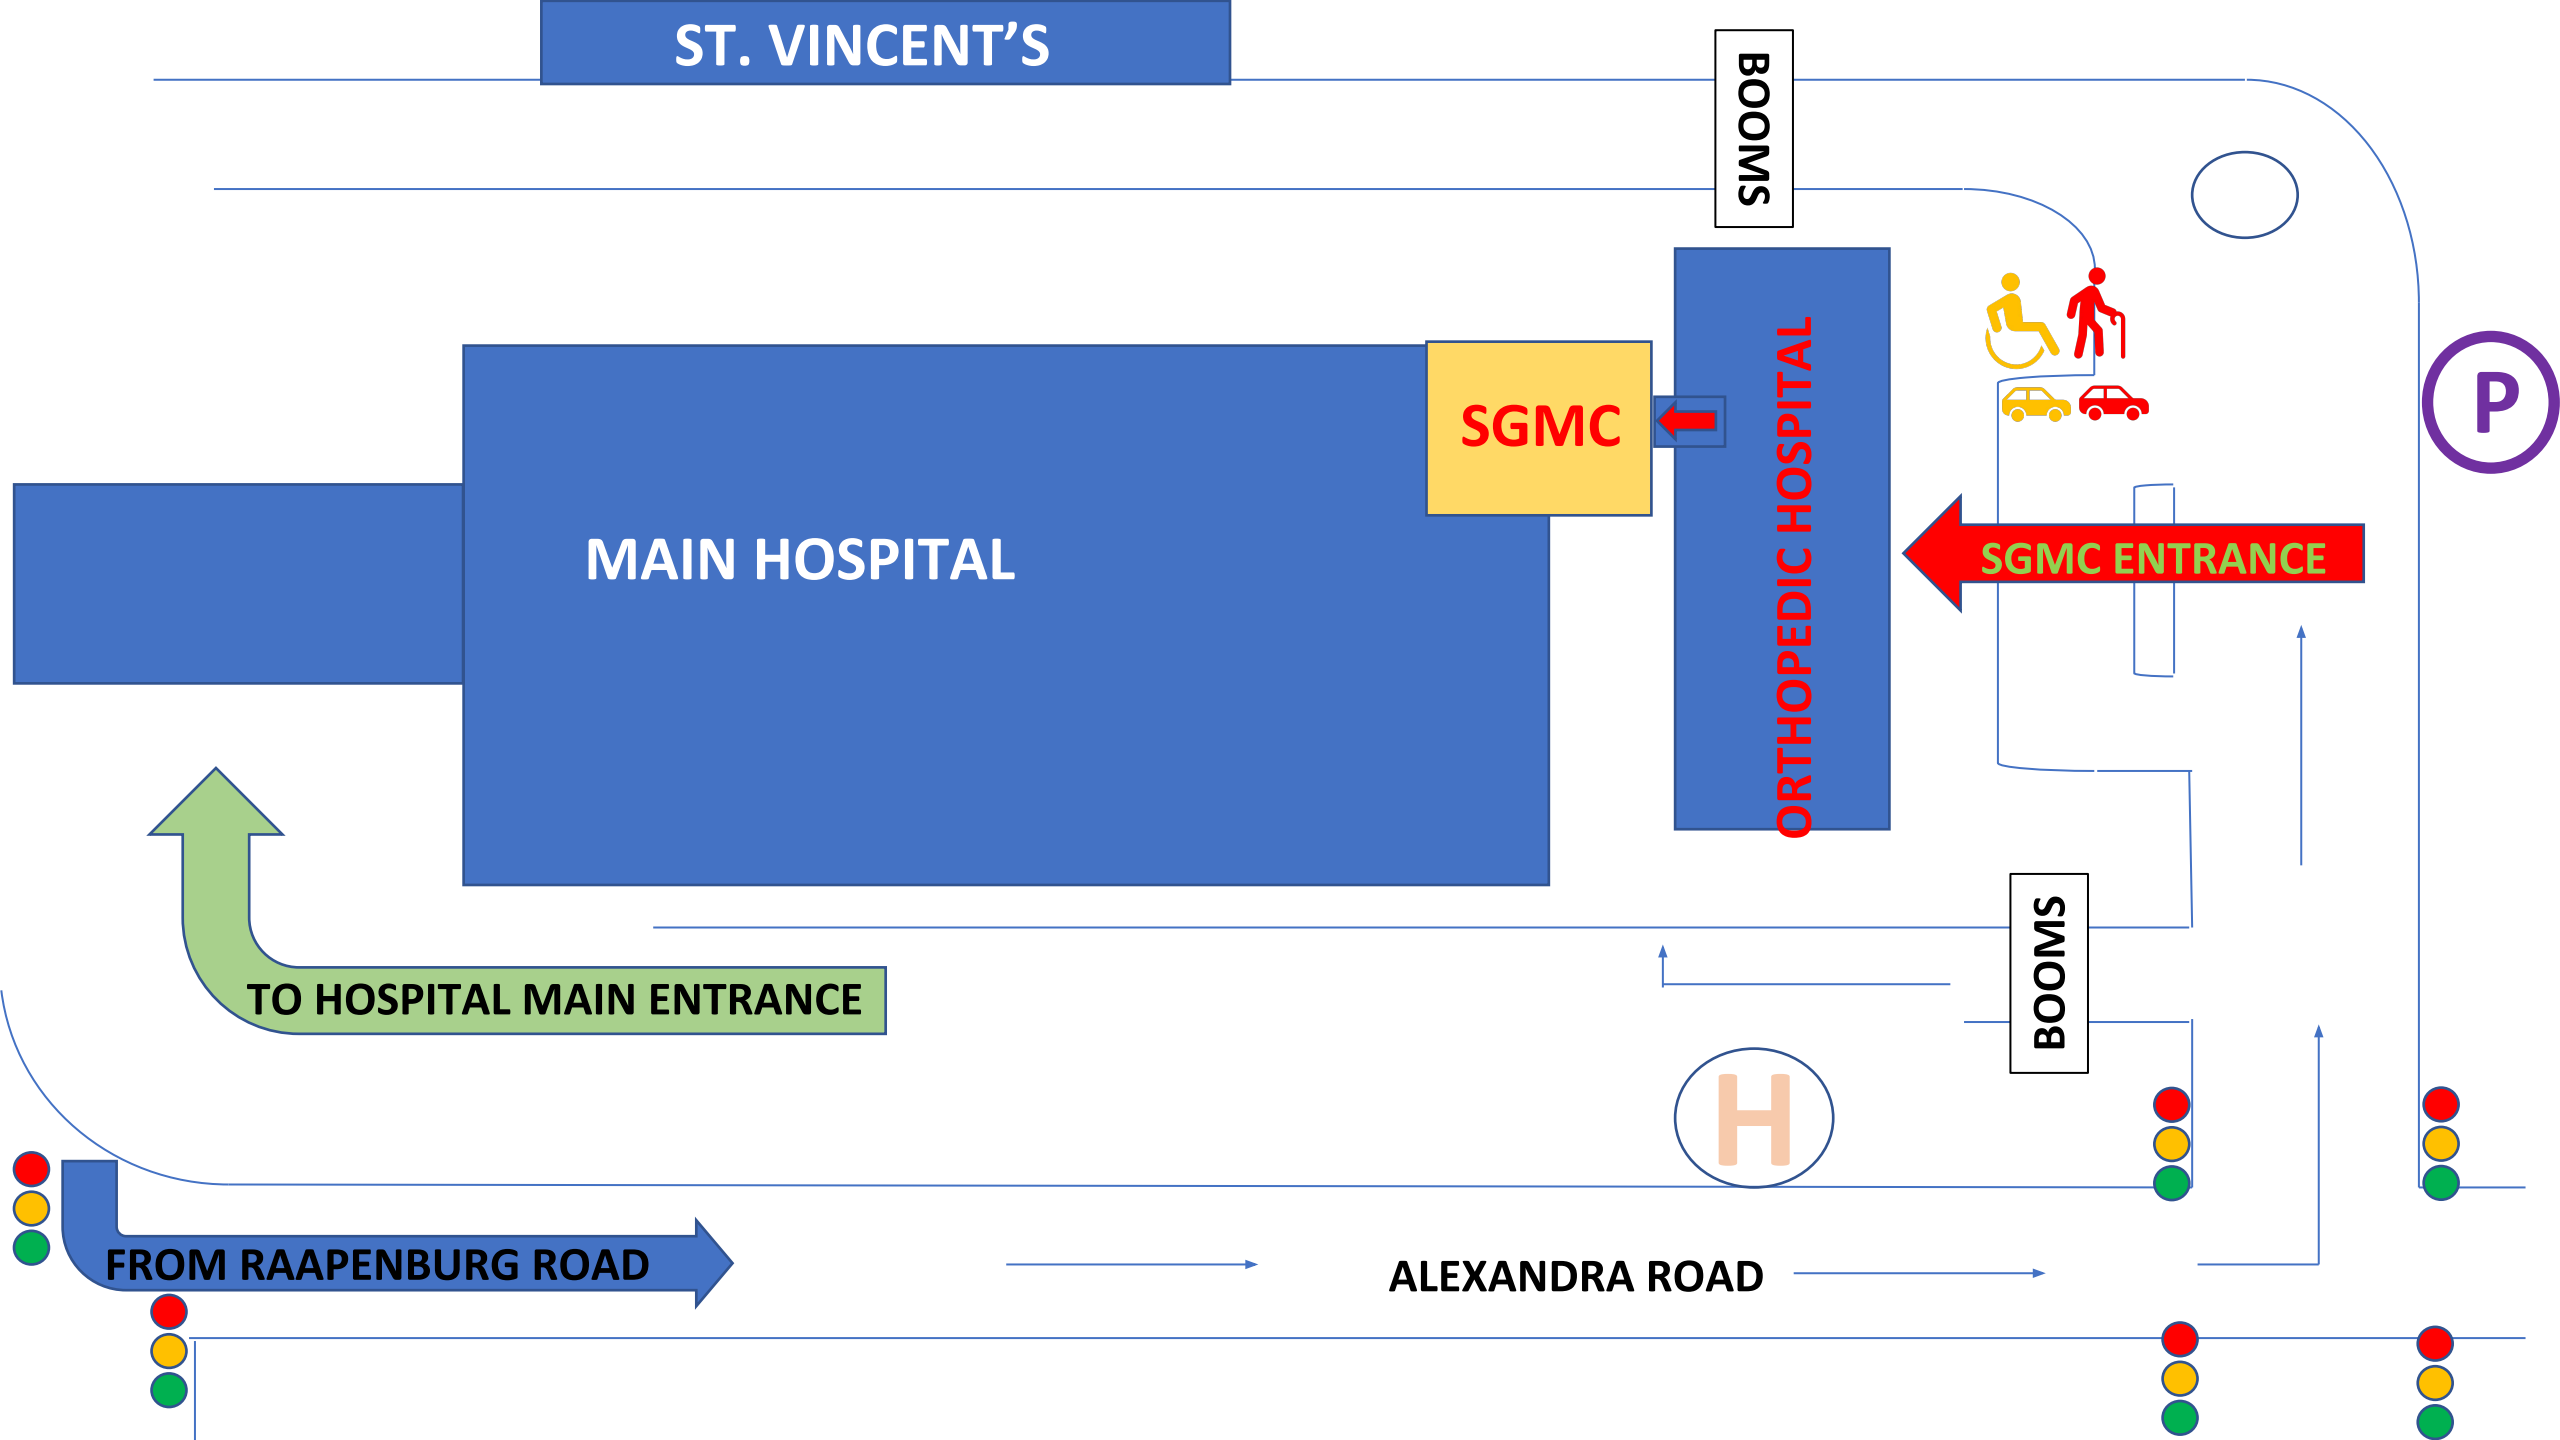

ST. VINCENT'S

BOOMS

SGMC

ORTHOPEDIC HOSPITAL

MAIN HOSPITAL

SGMC ENTRANCE

BOOMS

TO HOSPITAL MAIN ENTRANCE

FROM RAAPENBURG ROAD

ALEXANDRA ROAD

P

H

COMING FROM PINELANDS/RAAPENBURG ROAD/RONDEBOSCH/N2

- Turn onto Alexandra Road and LEFT at first traffic light

COMING FROM MAITLAND/NI/NDABENI

- from Alexandra Road and RIGHT at traffic light

THEN

DO NOT TURN LEFT INTO BOOMS RATHER TRY AND PARK AT ORTHOPEDIC ENTRANCE OR THE PARKS

- Drive straight past main boom on left to ORTHOPEADIC HOSPITAL parking bays on left. You can drive into here and park if there is a space. There are disabled parking bays here too if you have a disc   
- There are Older person parking bays at front of hospital too

- **There is also parking across the road at The Parks**

- Enter at Orthopeadic hospital main entrance
- Take lift or stairs up to first floor
- Turn sharp RIGHT once out of lifts
- Walk into ward and immediately turn RIGHT into passage, up ramp and the SGM Clinic is on your RIGHT